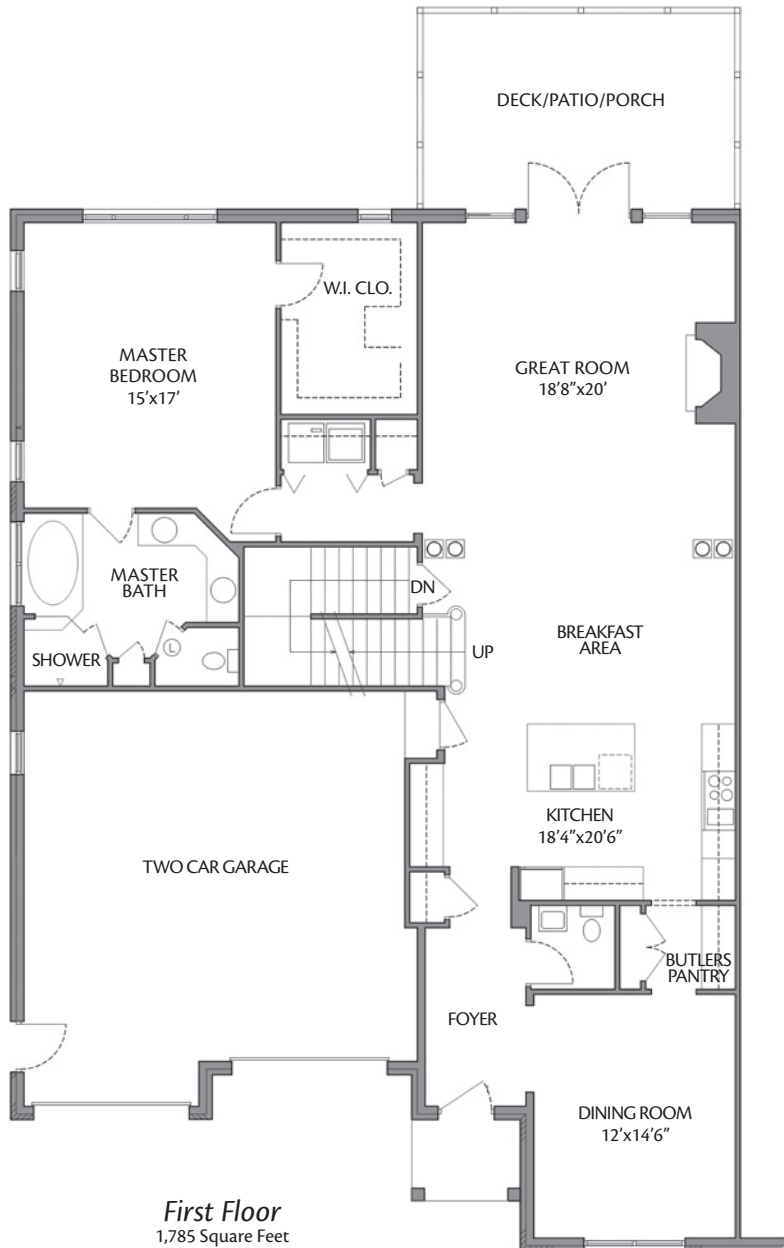

THE ENCLAVE

Plans are conceptual and subject to change

THE ALDEN

2 Bedroom / 2.5 Bath
2,905 square feet